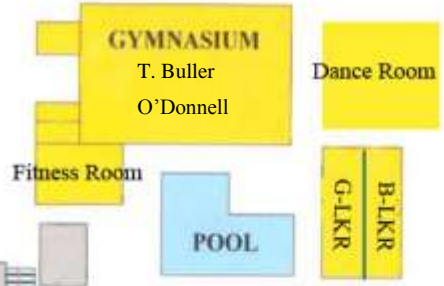

FOREST LODGE ROAD

SUNSET DRIVE

PACIFIC GROVE HIGH SCHOOL SITE MAP