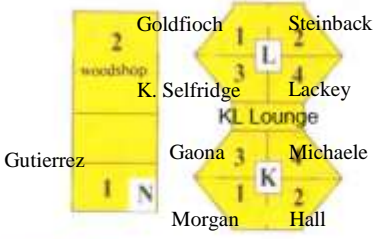

FOREST LODGE ROAD

SUNSET DRIVE

PACIFIC GROVE HIGH SCHOOL SITE MAP