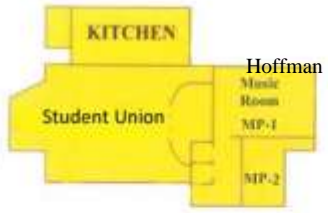

FOREST LODGE ROAD

SUNSET DRIVE

PACIFIC GROVE HIGH SCHOOL SITE MAP