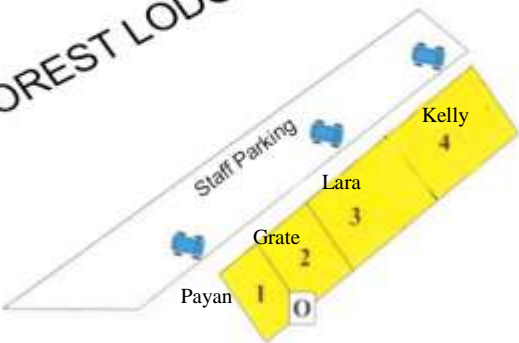

FOREST LODGE ROAD

SUNSET DRIVE

PACIFIC GROVE HIGH SCHOOL SITE MAP